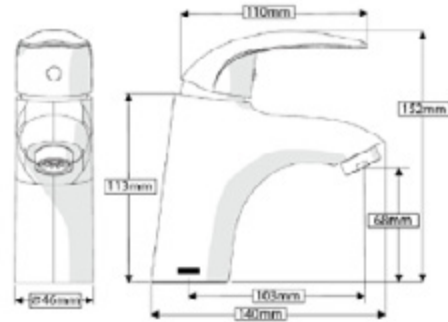

BEAUTIFUL BATHROOMS

by **AKW**

Brassware –
AKW Denova® Range

Product	Specification	Operation Guidelines	Product Code
 <p>AKW Denova Wash Basin Taps (Pair)</p>	<ul style="list-style-type: none"> + Zinc handle + Brass body + Quarter turn headwork + Flow regulator + Flow rate limiter 	<p>Rotate right handle anticlockwise to open and clockwise to stop.</p> <p>Rotate left handle clockwise to open and anticlockwise to stop.</p>	23189
 <p>AKW Denova Basin Mono Mixer Tap</p>	<ul style="list-style-type: none"> + Zinc handle + Brass body + 35mm eco cartridge + Flow regulator + Flexible hose + Flow rate limiter + Brass clicker waste 	<p>Lift the handle upward to increase water flow. Press the handle downward to decrease or stop the water flow.</p> <p>Rotate handle left or right to adjust the temperature of water dispersed.</p>	23316
 <p>AKW Denova Lever Bath Taps (Pair)</p>	<ul style="list-style-type: none"> + Zinc handle + Brass body + Quarter turn headwork + Flow regulator + Flow rate limiter 	<p>Rotate right handle anticlockwise to open and clockwise to stop.</p> <p>Rotate left handle clockwise to open and anticlockwise to stop.</p>	30814
 <p>AKW Denova Bath Shower Mixer Taps (excluding shower kit)</p>	<ul style="list-style-type: none"> + Zinc handle + Brass body + Quarter turn headwork + Flow regulator + Diverter + Compatible with AKW Bath Shower Kits 	<p>Rotate right handle anticlockwise to open and clockwise to stop.</p> <p>Rotate left handle clockwise to open and anticlockwise to stop.</p>	30816

Dimensions:

AKW Denova Wash Basin Taps Dimensions

AKW Denova Basin Mono Mixer Tap Dimensions

AKW Denova Lever Bath Taps Dimensions

AKW Denova Bath Shower Mixer Taps Dimensions

BEAUTIFUL BATHROOMS

by **AKW**