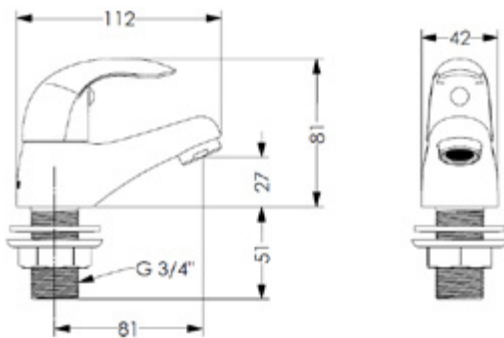

BEAUTIFUL BATHROOMS

by **AKW**

Brassware –
AKW Denova® Range

Product	Specification	Operation Guidelines	Product Code
 <p>AKW Denova Wash Basin Taps (Pair)</p>	<ul style="list-style-type: none"> + Zinc handle + Brass body + Quarter turn headwork + Flow regulator + Flow rate limiter 	<p>Rotate right handle anticlockwise to open and clockwise to stop.</p> <p>Rotate left handle clockwise to open and anticlockwise to stop.</p>	23189
 <p>AKW Denova Basin Mono Mixer Tap</p>	<ul style="list-style-type: none"> + Zinc handle + Brass body + 35mm eco cartridge + Flow regulator + Flexible hose + Flow rate limiter + Brass clicker waste 	<p>Lift the handle upward to increase water flow. Press the handle downward to decrease or stop the water flow.</p> <p>Rotate handle left or right to adjust the temperature of water dispersed.</p>	23316
 <p>AKW Denova Lever Bath Taps (Pair)</p>	<ul style="list-style-type: none"> + Zinc handle + Brass body + Quarter turn headwork + Flow regulator + Flow rate limiter 	<p>Rotate right handle anticlockwise to open and clockwise to stop.</p> <p>Rotate left handle clockwise to open and anticlockwise to stop.</p>	30814
 <p>AKW Denova Bath Shower Mixer Taps (excluding shower kit)</p>	<ul style="list-style-type: none"> + Zinc handle + Brass body + Quarter turn headwork + Flow regulator + Diverter + Compatible with AKW Bath Shower Kits 	<p>Rotate right handle anticlockwise to open and clockwise to stop.</p> <p>Rotate left handle clockwise to open and anticlockwise to stop.</p>	30816

Dimensions:

AKW Denova Wash Basin Taps Dimensions

AKW Denova Basin Mono Mixer Tap Dimensions

AKW Denova Lever Bath Taps Dimensions

AKW Denova Bath Shower Mixer Taps Dimensions

BEAUTIFUL BATHROOMS

by **AKW**