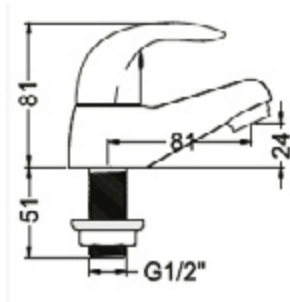

BEAUTIFUL BATHROOMS

by **AKW**

Brassware –
AKW Denova® Range

Product	Specification	Operation Guidelines	Product Code
 <p>AKW Denova Wash Basin Taps (Pair)</p>	<ul style="list-style-type: none"> + Zinc handle + Brass body + Quarter turn headwork + Flow regulator + Flow rate limiter 	<p>Rotate right handle anticlockwise to open and clockwise to stop.</p> <p>Rotate left handle clockwise to open and anticlockwise to stop.</p>	23189
 <p>AKW Denova Basin Mono Mixer Tap</p>	<ul style="list-style-type: none"> + Zinc handle + Brass body + 35mm eco cartridge + Flow regulator + Flexible hose + Flow rate limiter + Brass clicker waste 	<p>Lift the handle upward to increase water flow. Press the handle downward to decrease or stop the water flow.</p> <p>Rotate handle left or right to adjust the temperature of water dispersed.</p>	23316
 <p>AKW Denova Lever Bath Taps (Pair)</p>	<ul style="list-style-type: none"> + Zinc handle + Brass body + Quarter turn headwork + Flow regulator + Flow rate limiter 	<p>Rotate right handle anticlockwise to open and clockwise to stop.</p> <p>Rotate left handle clockwise to open and anticlockwise to stop.</p>	30814
 <p>AKW Denova Bath Shower Mixer Taps (excluding shower kit)</p>	<ul style="list-style-type: none"> + Zinc handle + Brass body + Quarter turn headwork + Flow regulator + Diverter + Compatible with AKW Bath Shower Kits 	<p>Rotate right handle anticlockwise to open and clockwise to stop.</p> <p>Rotate left handle clockwise to open and anticlockwise to stop.</p>	30816

Dimensions:

AKW Denova Wash Basin Taps Dimensions

AKW Denova Basin Mono Mixer Tap Dimensions

AKW Denova Lever Bath Taps Dimensions

AKW Denova Bath Shower Mixer Taps Dimensions

BEAUTIFUL BATHROOMS

by **AKW**