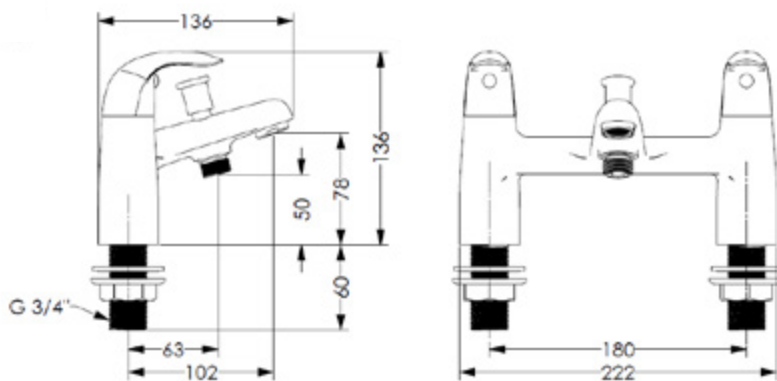

BEAUTIFUL BATHROOMS

by **AKW**

Brassware –
AKW Denova® Range

Product	Specification	Operation Guidelines	Product Code
 <p>AKW Denova Wash Basin Taps (Pair)</p>	<ul style="list-style-type: none"> + Zinc handle + Brass body + Quarter turn headwork + Flow regulator + Flow rate limiter 	<p>Rotate right handle anticlockwise to open and clockwise to stop.</p> <p>Rotate left handle clockwise to open and anticlockwise to stop.</p>	23189
 <p>AKW Denova Basin Mono Mixer Tap</p>	<ul style="list-style-type: none"> + Zinc handle + Brass body + 35mm eco cartridge + Flow regulator + Flexible hose + Flow rate limiter + Brass clicker waste 	<p>Lift the handle upward to increase water flow. Press the handle downward to decrease or stop the water flow.</p> <p>Rotate handle left or right to adjust the temperature of water dispersed.</p>	23316
 <p>AKW Denova Lever Bath Taps (Pair)</p>	<ul style="list-style-type: none"> + Zinc handle + Brass body + Quarter turn headwork + Flow regulator + Flow rate limiter 	<p>Rotate right handle anticlockwise to open and clockwise to stop.</p> <p>Rotate left handle clockwise to open and anticlockwise to stop.</p>	30814
 <p>AKW Denova Bath Shower Mixer Taps (excluding shower kit)</p>	<ul style="list-style-type: none"> + Zinc handle + Brass body + Quarter turn headwork + Flow regulator + Diverter + Compatible with AKW Bath Shower Kits 	<p>Rotate right handle anticlockwise to open and clockwise to stop.</p> <p>Rotate left handle clockwise to open and anticlockwise to stop.</p>	30816

Dimensions:

AKW Denova Wash Basin Taps Dimensions

AKW Denova Basin Mono Mixer Tap Dimensions

AKW Denova Lever Bath Taps Dimensions

AKW Denova Bath Shower Mixer Taps Dimensions

BEAUTIFUL BATHROOMS

by **AKW**